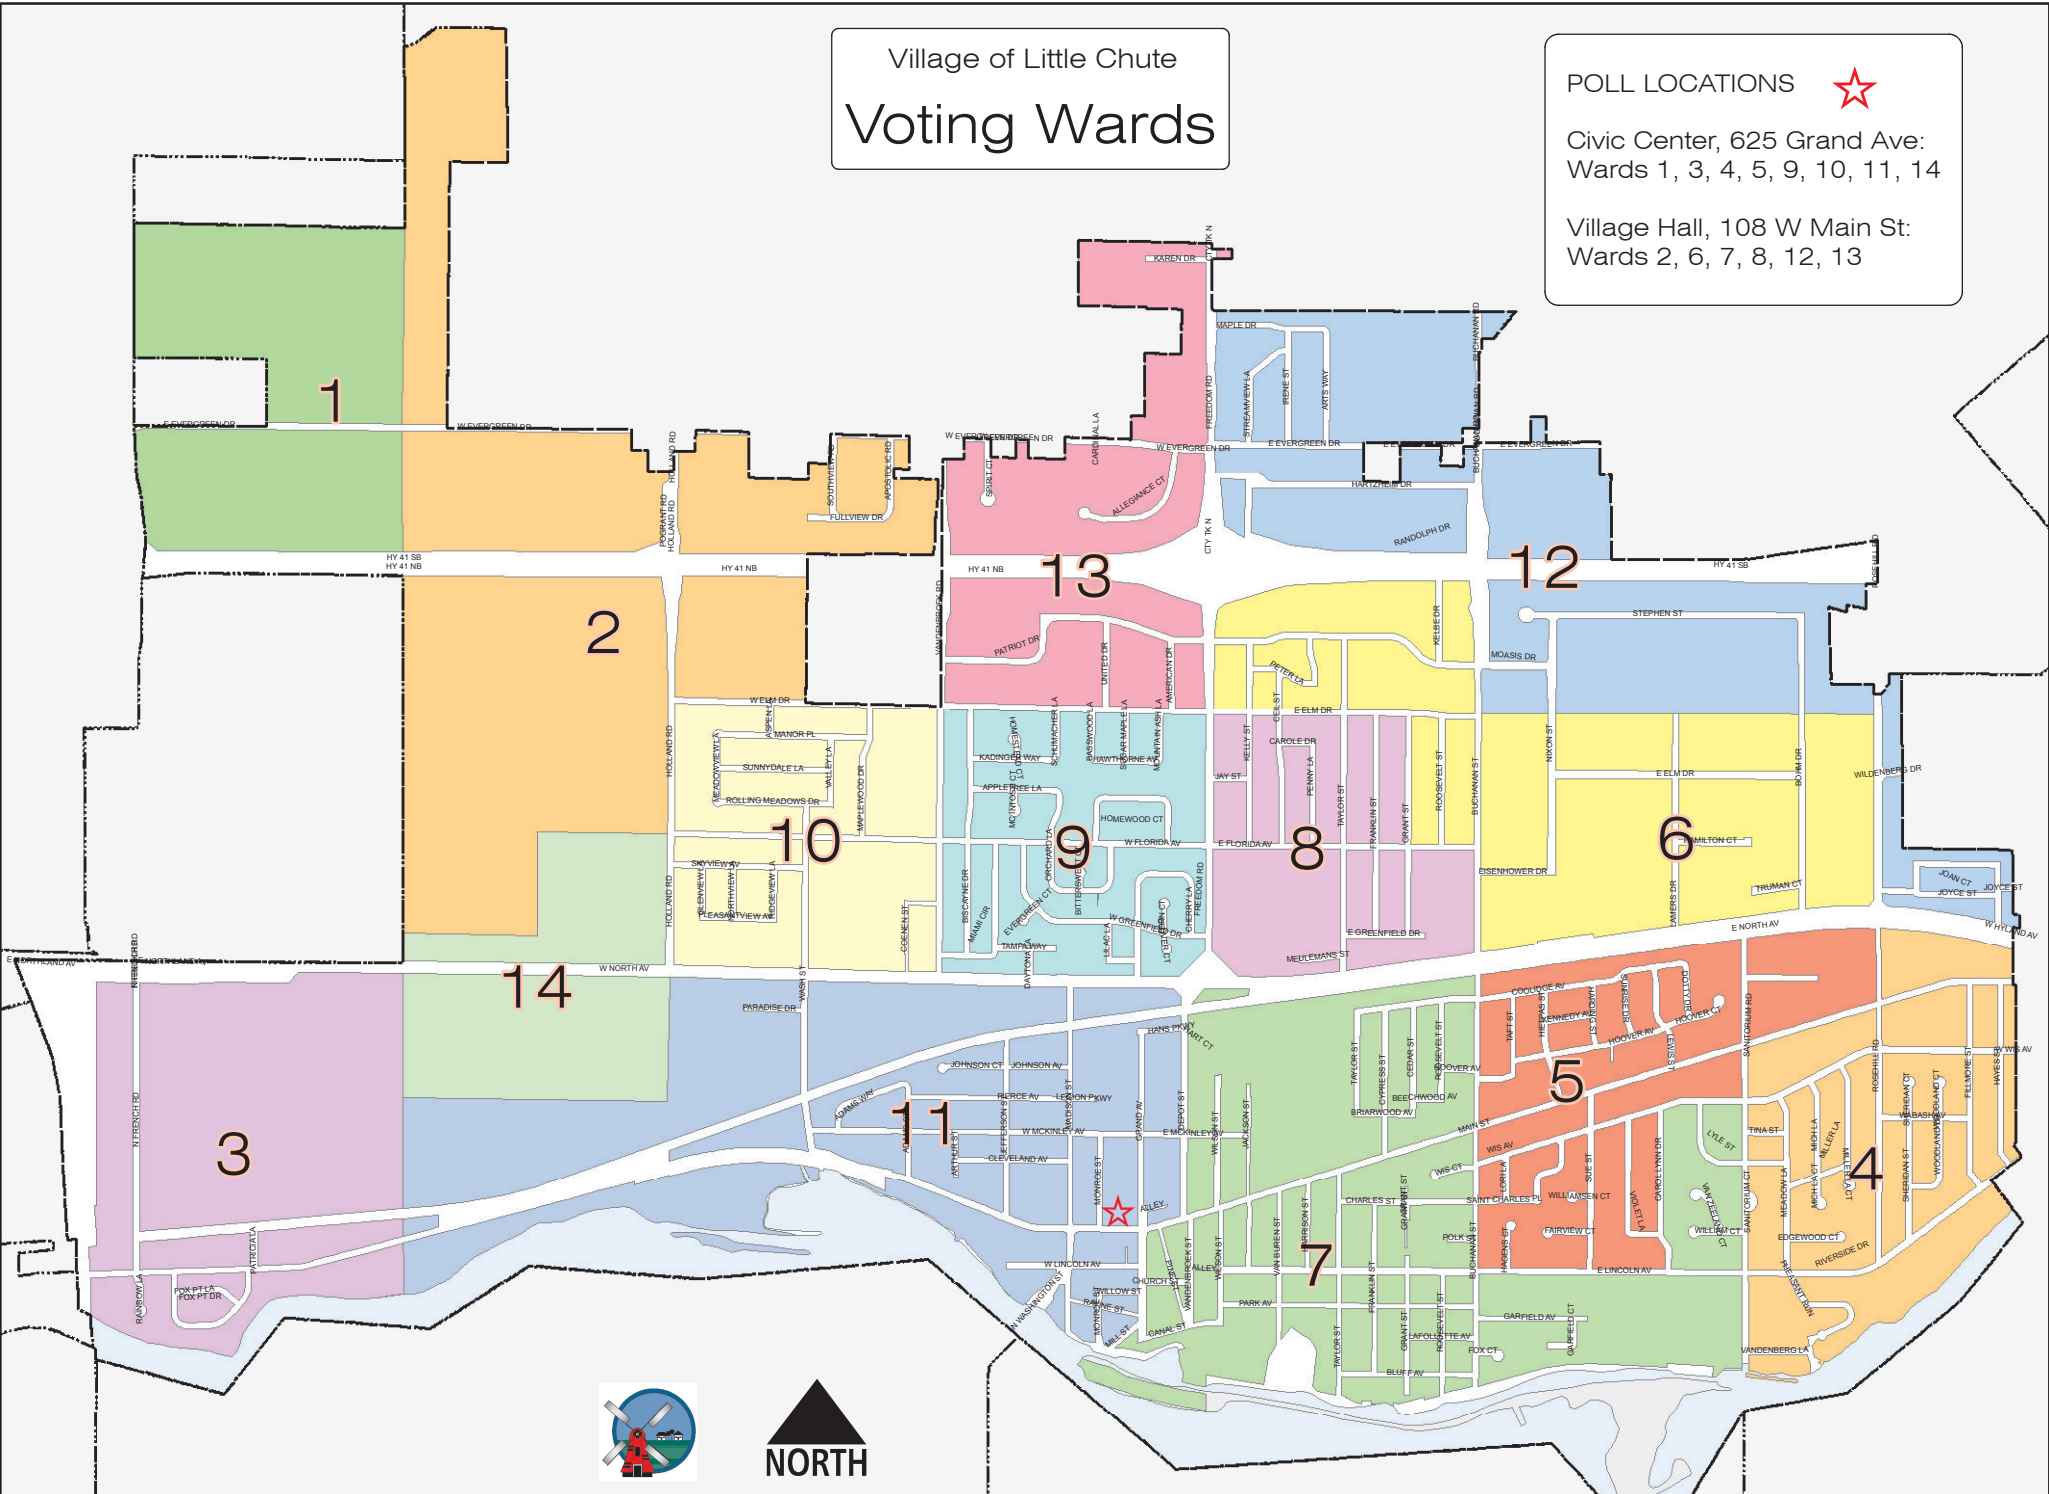

Village of Little Chute Voting Wards

POLL LOCATIONS 

Civic Center, 625 Grand Ave:
Wards 1, 3, 4, 5, 9, 10, 11, 14

Village Hall, 108 W Main St:
Wards 2, 6, 7, 8, 12, 13

Date: 3/1/2012
 Map prepared by the Village of Little Chute, T. Castonia.
 Path: P:\GIS\VotingDistricts\Wards_8x11_Oct2011.mxd